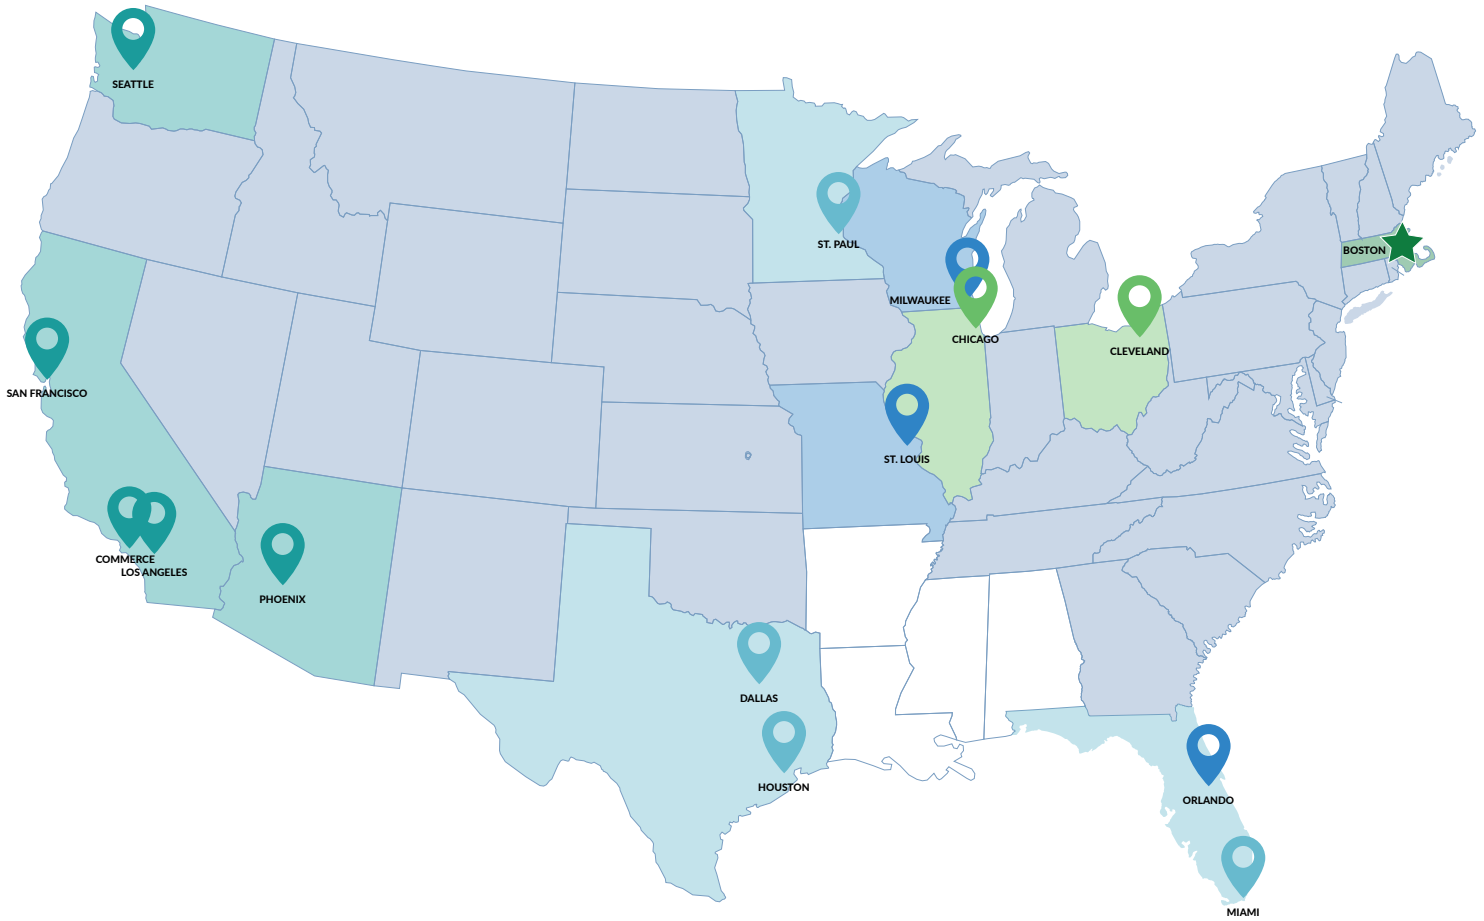

ROADRUNNER FREIGHT

Long Haul. Regional. Next Day.

Boston, MA
 305 Rocus St
 Springfield, MA 01104

Boston Transit Times

Zip Codes Serviced

AZ	850-852	MO	630-633
CA	900-921, 923-930, 940-941, 943-948, 950-953	OH	440-443, 446-447, 449
FL	330-334, 320-322, 326-329, 335-349	TX	750-753, 760-762, 770-775, 777
IL	600-609, 611	WA	980-986
MN	550-555	WI	530-537, 549

One Day	Two Day
Three Day	Four Day
Five Day	Six Day
NON-SERVICE	

Please note that the transit times shown are an estimate. Please use the Transit Time Calculator on our website for zip-to-zip transit times.