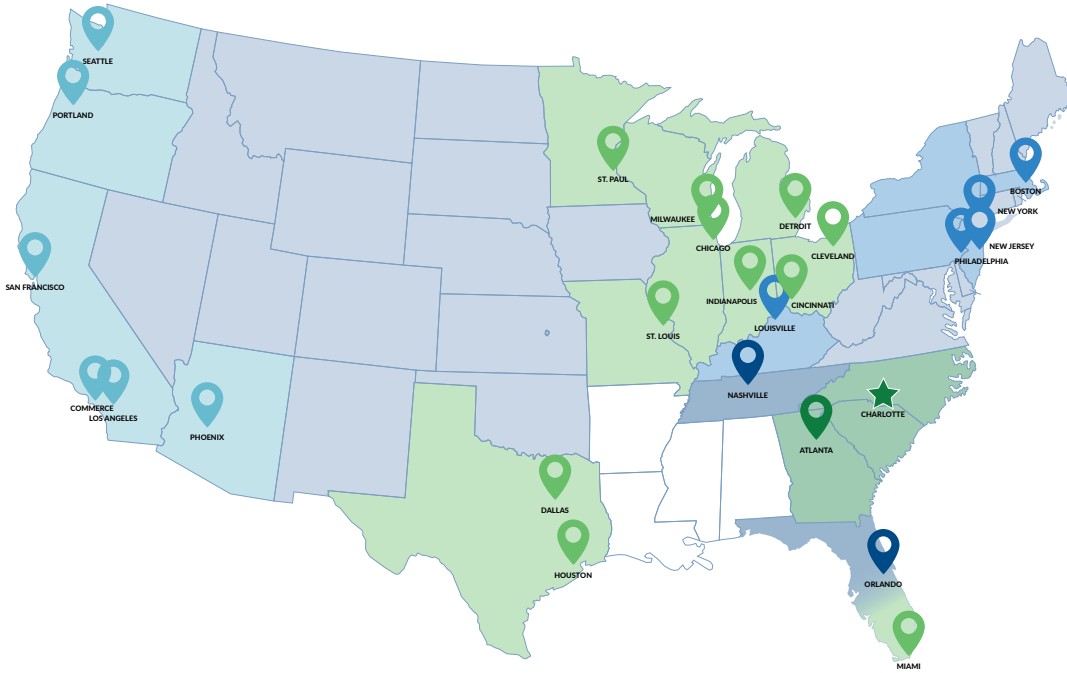

Charlotte Transit Times

One Day	Two Day
Three Day	Four Day
Five Day	Non-service

Zip Codes Served

AZ	850-852
CA	900-921, 923-930, 940-941, 943-948, 950-953
FL	330-334, 320-322, 326-329, 335-349
GA	300-303
IL	600-609, 611
IN	460-462, 472, 474
MA	015-024, 027
MI	436, 480-483
MN	550-555
MO	630-633
NC	270-272, 274, 280-282, 286
NJ	070-073, 075-077, 079-083
NY	100-105, 109-118
OH	410, 450-452, 440-443, 446-447, 449
OR	970-974
PA	170-176, 190-191
SC	293, 296-297
TN	386, 370-372
TX	750-753, 760-762, 770-775, 777
WA	980-986
WI	530-537, 549

Reduced Thursday/Friday Transit Times

Please note that the transit times shown are an estimate. Please use the Transit Time Calculator on our website for zip-to-zip transit times.