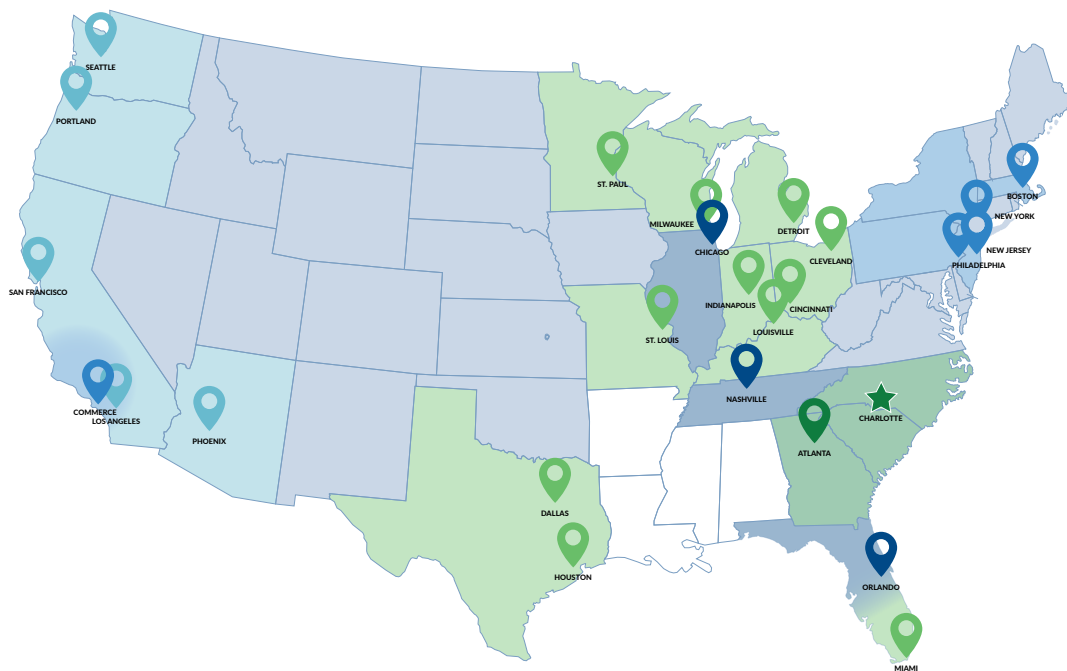

Charlotte Transit Times

One Day	Two Day
Three Day	Four Day
Five Day	Non-service

Zip Codes Served

AZ	850-852
CA	900-921, 923-930, 940-941, 943-948, 950-953
FL	330-334, 320-322, 326-329, 335-349
GA	300-303
IL	600-609, 611
IN	460-462, 472, 474
MA	015-024, 027
MI	436, 480-483
MN	550-555
MO	630-633
NC	270-272, 274, 280-282, 286
NJ	070-073, 075-077, 079-083
NY	100-105, 109-118
OH	410, 450-452, 440-443, 446-447, 449
OR	970-974
PA	170-176, 190-191
SC	293, 296-297
TN	386, 370-372
TX	750-753, 760-762, 770-775, 777
WA	980-986
WI	530-537, 549

Reduced Thursday/Friday Transit Times

Please note that the transit times shown are an estimate. Please use the Transit Time Calculator on our website for zip-to-zip transit times.