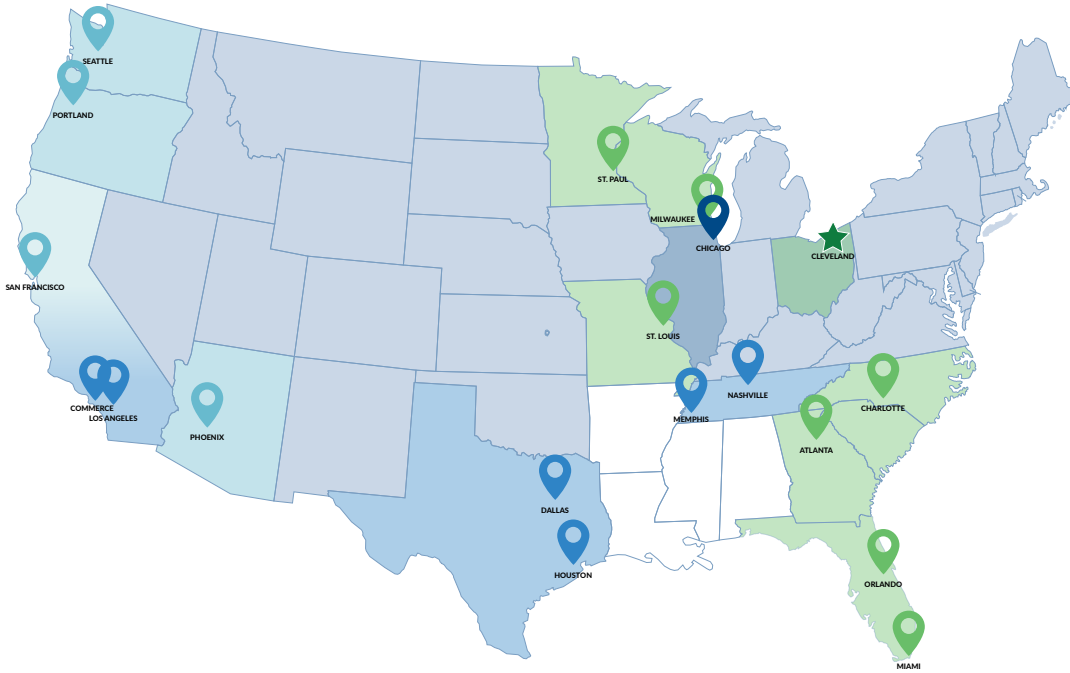

# ROADRUNNER FREIGHT

Long Haul. Regional. Next Day.

**Cleveland, OH**

89 Cuyahoga Falls Industrial Pkwy  
Cuyahoga Falls, OH 44264

## Cleveland Transit Times

One Day

Two Day

Three Day

Four Day

Five Day

Non-service

## Zip Codes Serviced

|    |   |
|----|---|
| AZ | 850-852   |
| CA | 900-921, 923-930,<br>940-941, 943-948,<br>950-953 |
| FL | 330-334, 320-322,<br>326-329, 335-349             |
| GA | 300-303   |
| IL | 600-609, 611                                      |
| MN | 550-555   |
| MO | 630-633   |
| NC | 270-272, 274,<br>280-282, 286,                    |
| OH | 410, 440-443, 446-447,<br>449                     |
| OR | 970-974   |
| SC | 293, 296-297                                      |
| TN | 375, 380-381, 386,<br>370-372                     |
| TX | 750-753, 760-762<br>770-775, 777                  |
| WA | 980-986   |
| WI | 530-537, 549                                      |