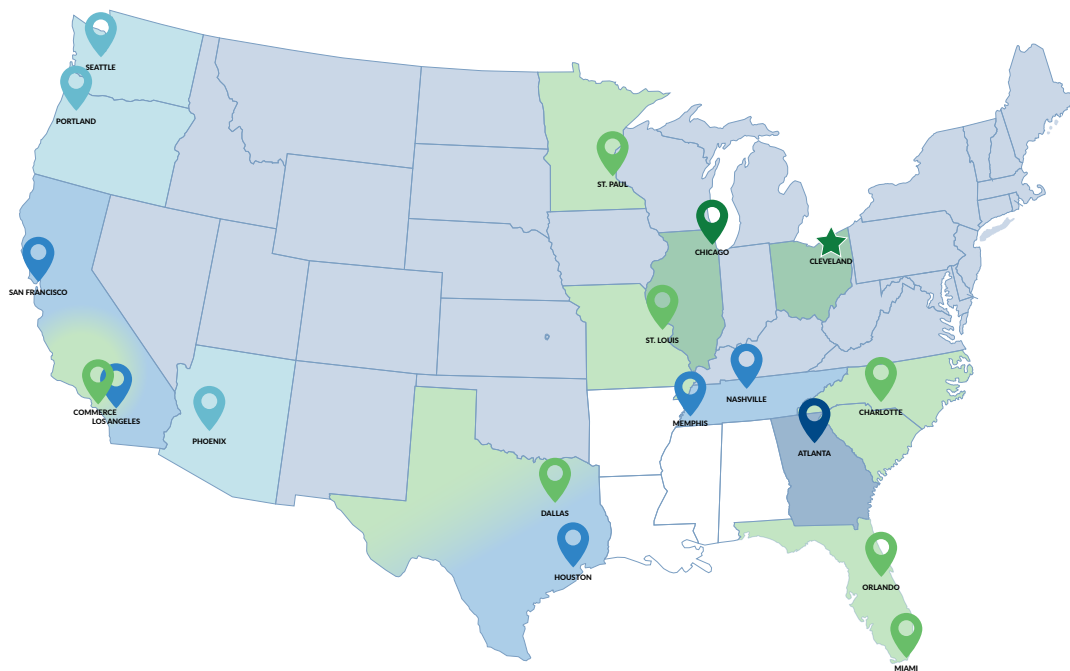

Reduced Thursday/Friday Transit Times

Please note that the transit times shown are an estimate. Please use the Transit Time Calculator on our website for zip-to-zip transit times.