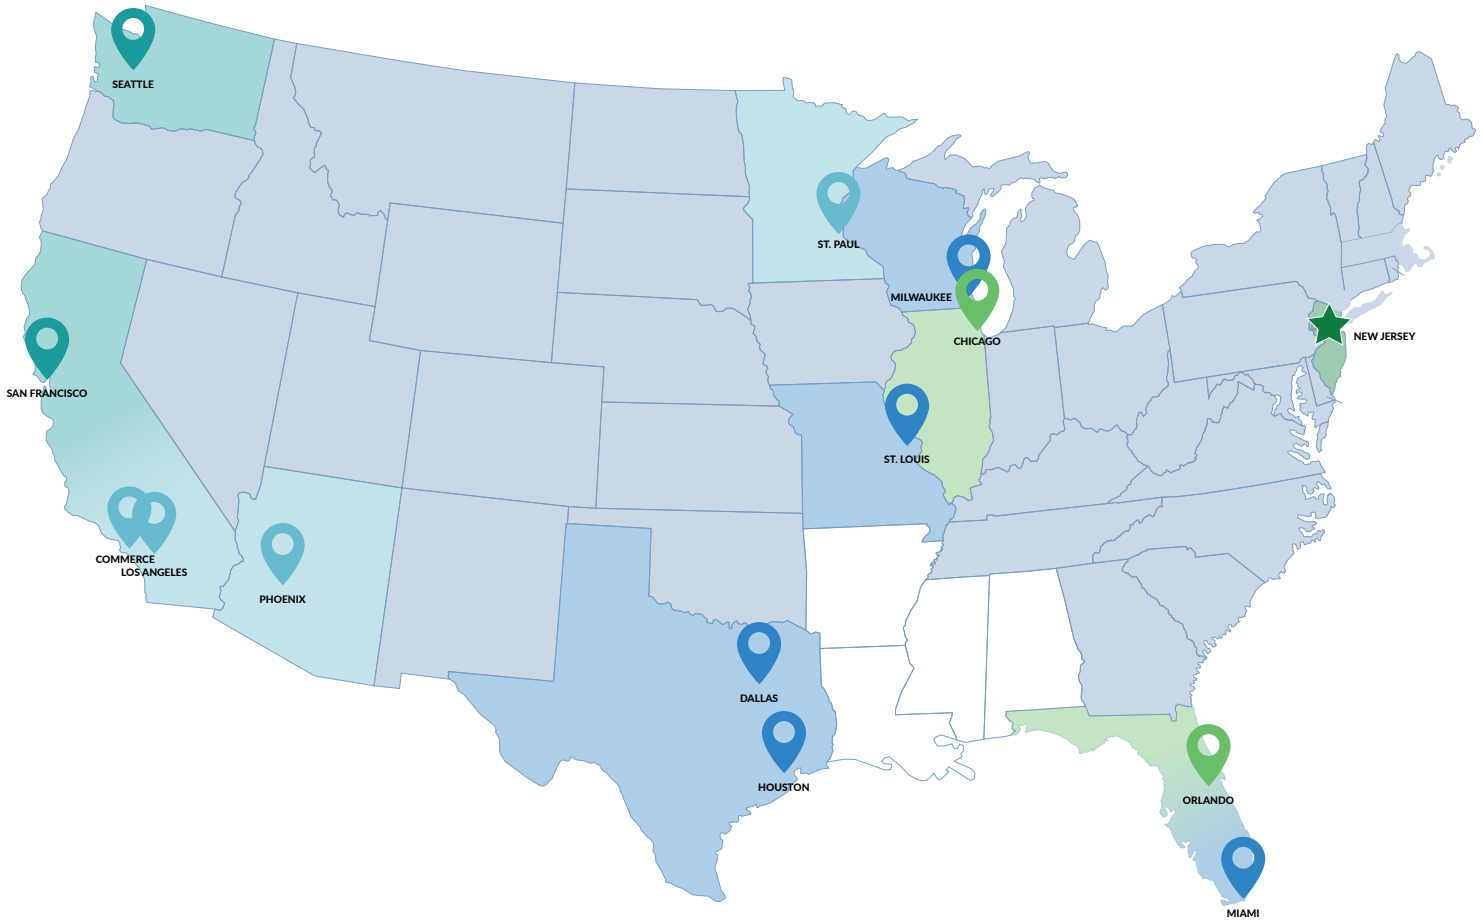

## New Jersey Transit Times

### Zip Codes Serviced

<b>AZ</b>	850-852	<b>MO</b>	630-633
<b>CA</b>	900-921, 923-930, 940-941, 943-948, 950-953	<b>NJ</b>	070-073, 075-077, 079-083
<b>FL</b>	330-334, 320-322, 326-329, 335-349	<b>TX</b>	750-753, 760-762, 770-775, 777
<b>IL</b>	600-609, 611	<b>WA</b>	980-986
<b>MN</b>	550-555	<b>WI</b>	530-537, 549

<b>One Day</b>	<b>Two Day</b>
<b>Three Day</b>	<b>Four Day</b>
<b>Five Day</b>	<b>Six Day</b>
<b>NON-SERVICE</b>	

Please note that the transit times shown are an estimate. Please use the Transit Time Calculator on our website for zip-to-zip transit times.