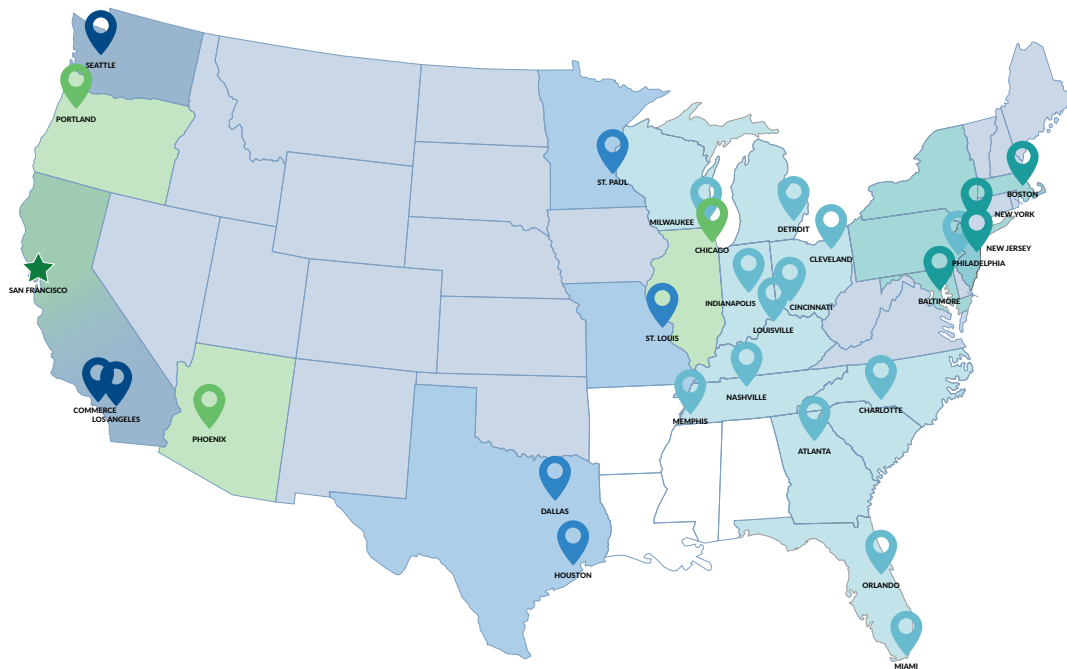

ROADRUNNER FREIGHT

Long Haul. Regional. Next Day.

San Francisco, CA
 7600 Patterson Pass Rd
 Livermore, CA 94550

San Francisco Transit Times

One Day

Two Day

Three Day

Four Day

Five Day

Six Day

NON-SERVICE

Zip Codes Served

AZ	850-852
CA	900-921, 923-930
FL	330-334, 320-322, 326-329, 335-349
GA	300-303
IL	600-609, 611
IN	460-462, 472, 474
KY	402
MA	015-024, 027
MD	206-214
MI	436, 480-483
MN	550-555
MO	630-633
NC	270-272, 274, 280-282, 286
NJ	070-073, 075-077, 079-083
NY	100-105, 109-118
OH	410, 450-452, 440-443, 446-447, 449
OR	970-974
PA	170-176, 190-191
SC	293, 296-297
TN	375, 380-381, 386, 370-372
TX	750-753, 760-762, 770-775, 777
WA	980-986
WI	530-537, 549

Reduced Thursday/Friday Transit Times

Please note that the transit times shown are an estimate. Please use the Transit Time Calculator on our website for zip-to-zip transit times.